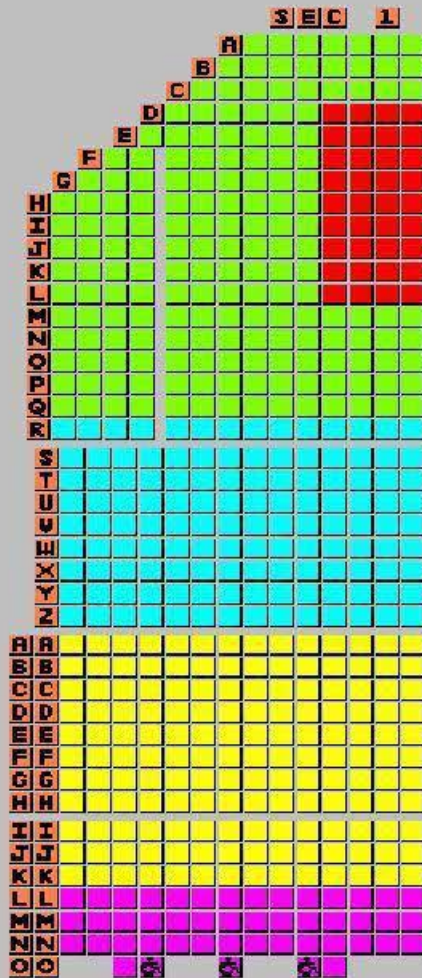

# STAGE

Main Floor/Orchestra Level

- \$500
- \$129
- \$99
- \$69
- \$39