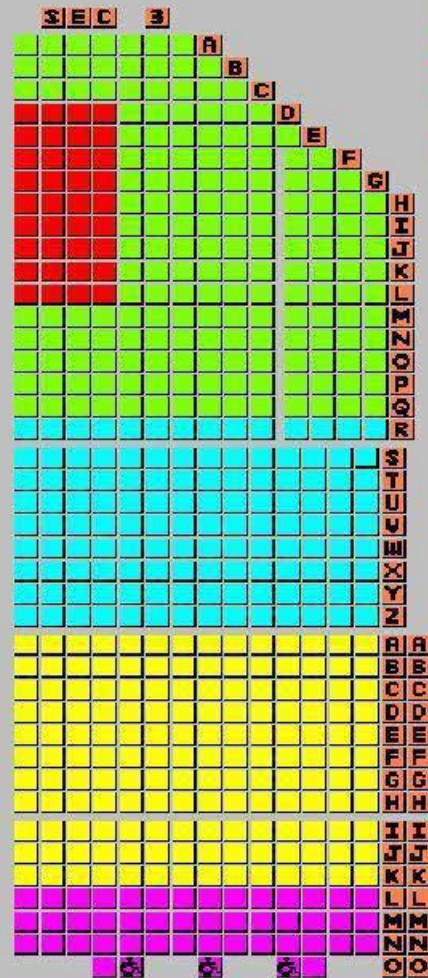

# STAGE

Main Floor/Orchestra Level

- \$500
- \$129
- \$99
- \$69
- \$39