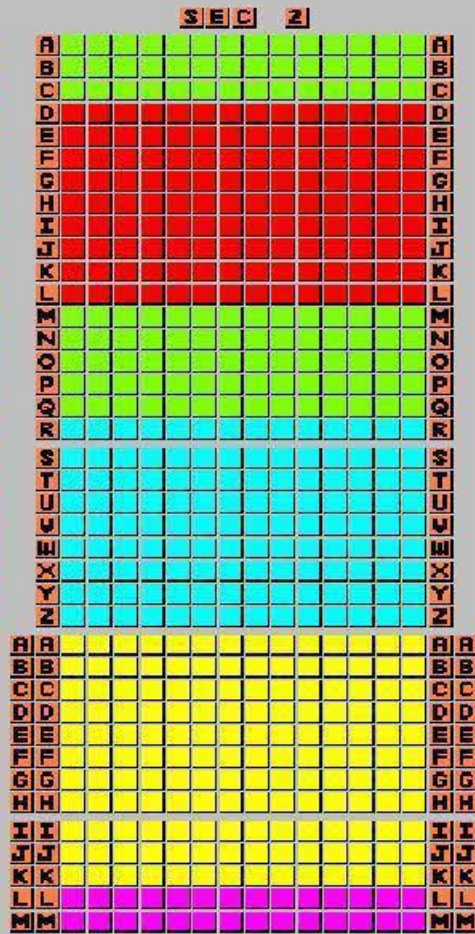

# STAGE

Main Floor/Orchestra Level

- \$500
- \$129
- \$99
- \$69
- \$39